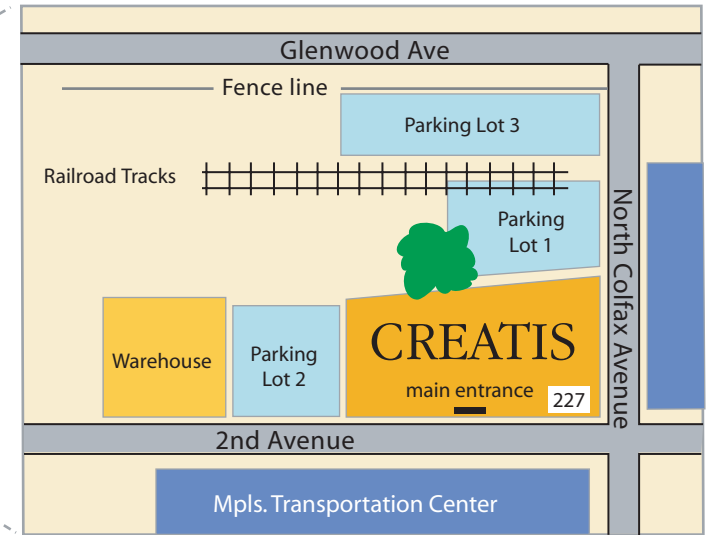

CREATIS

227 Colfax Avenue North, Suite 200 • Minneapolis, MN 55405
612-333-3233

Creatis is located at the intersection of Colfax and 2nd Ave N.

From the North:

I-94 E. toward Minneapolis to the Olson Memorial Hwy 55 exit (exit 230). Follow this ramp as it turns into Lyndale Ave. southbound. Stay on Lyndale Ave. to Glenwood Ave. and take a right. Go two blocks to Colfax Ave., take a left. We are on the corner of Colfax Ave. and 2nd Ave. N.

From the South:

I-35 W North toward downtown Minneapolis. Take I-94 W to the Lyndale/Hennepin exit and take a right onto Lyndale Ave. Follow the Lyndale Ave. signs to Glenwood Ave. Take a left onto Glenwood Ave. Go two blocks to Colfax Ave. N. and take a left. We are on the corner of Colfax Ave. and 2nd Ave. N.

From the East:

I-94 W toward Minneapolis to the Lyndale/Hennepin exit and take a right onto Lyndale. Follow the Lyndale Ave. signs to Glenwood Ave. Take a left onto Glenwood Ave. Go two blocks to Colfax Ave. N. and take a left. We are on the corner of Colfax Ave. N. and 2nd Ave. N.

From the West:

394 E toward downtown Minneapolis. Take the Penn Ave. exit and turn left onto Penn Ave. (back over the freeway). Turn right onto Cedar Lake Rd. and right again onto 2nd Ave. N. You will be driving toward downtown Minneapolis. We are on the corner of 2nd Ave. N. and Colfax Ave.