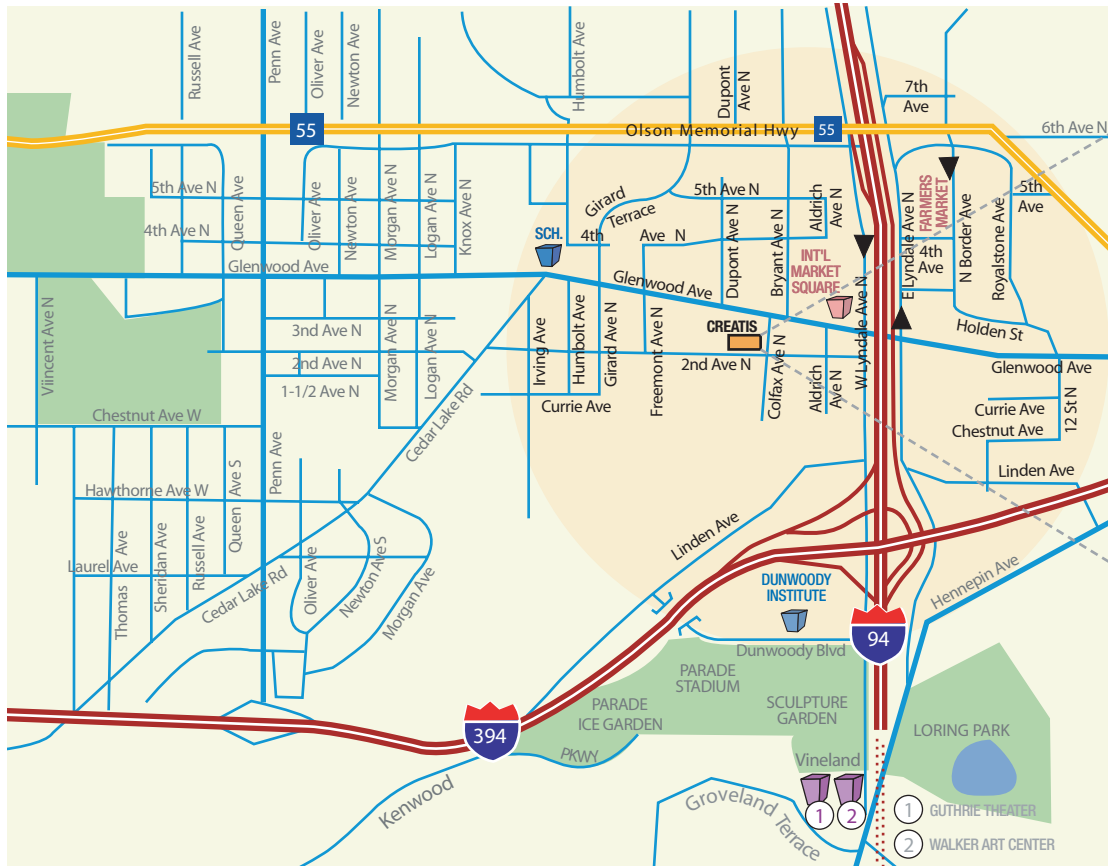

CREATIS

227 Colfax Avenue North, Suite 200 • Minneapolis, MN 55405
612-333-3233

Creatis is located at the intersection of Colfax and 2nd Ave N.

From the North:

I-94 E. toward Minneapolis to the Olson Memorial Hwy 55 exit (exit 230). Follow this ramp as it turns into Lyndale Ave. southbound. Stay on Lyndale Ave. to Glenwood Ave. and take a right. Go two blocks to Colfax Ave., take a left. We are on the corner of Colfax Ave. and 2nd Ave. N.

From the South:

I-35 W North toward downtown Minneapolis. Take I-94 W to the Lyndale/Hennepin exit and take a right onto Lyndale Ave. Follow the Lyndale Ave. signs to Glenwood Ave. Take a left onto Glenwood Ave. Go two blocks to Colfax Ave. N. and take a left. We are on the corner of Colfax Ave. and 2nd Ave. N.

From the East:

I-94 W toward Minneapolis to the Lyndale/Hennepin exit and take a right onto Lyndale. Follow the Lyndale Ave. signs to Glenwood Ave. Take a left onto Glenwood Ave. Go two blocks to Colfax Ave. N. and take a left. We are on the corner of Colfax Ave. N. and 2nd Ave. N.

From the West:

394 E toward downtown Minneapolis. Take the Penn Ave. exit and turn left onto Penn Ave. (back over the freeway). Turn right onto Cedar Lake Rd. and right again onto 2nd Ave. N. You will be driving toward downtown Minneapolis. We are on the corner of 2nd Ave. N. and Colfax Ave.